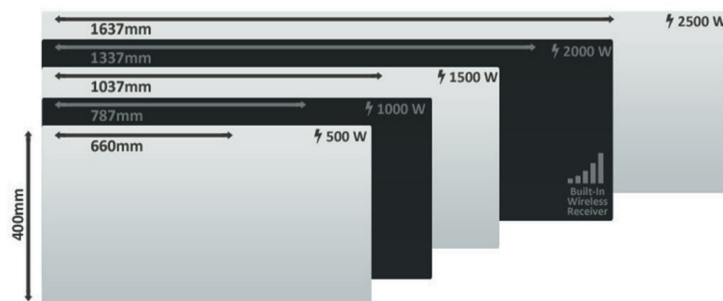

alpha Remote PANEL HEATERS

- Built in wireless remote control heater
- Vertical and horizontal models available
- Fully programmable room thermostat
- Facility for multiple heaters in the same room to be controlled from one screen
- Very slim design only 85mm from the wall to the front face
- Matt white RAL 9010 and matt black RAL 9005 finishes available
- 5 years manufacturer's guarantee
- No need for additional wiring, just plug, pair and play
- Floor standing brackets available
- Easy to install with full instructions

Vertical black alpha 1500W
Vertical radiator dimensions
450mm wide x 1600mm high

alpha Remote PANEL HEATERS

Specifications

- Horizontal Radiators Power Outputs
500W, 1000W, 1500W, 2000W and 2500W
- Vertical Radiators Power Outputs
1500W
- Supply 230/240v
- Manufactured to all current European standards with a 3 pin UK plug fitted