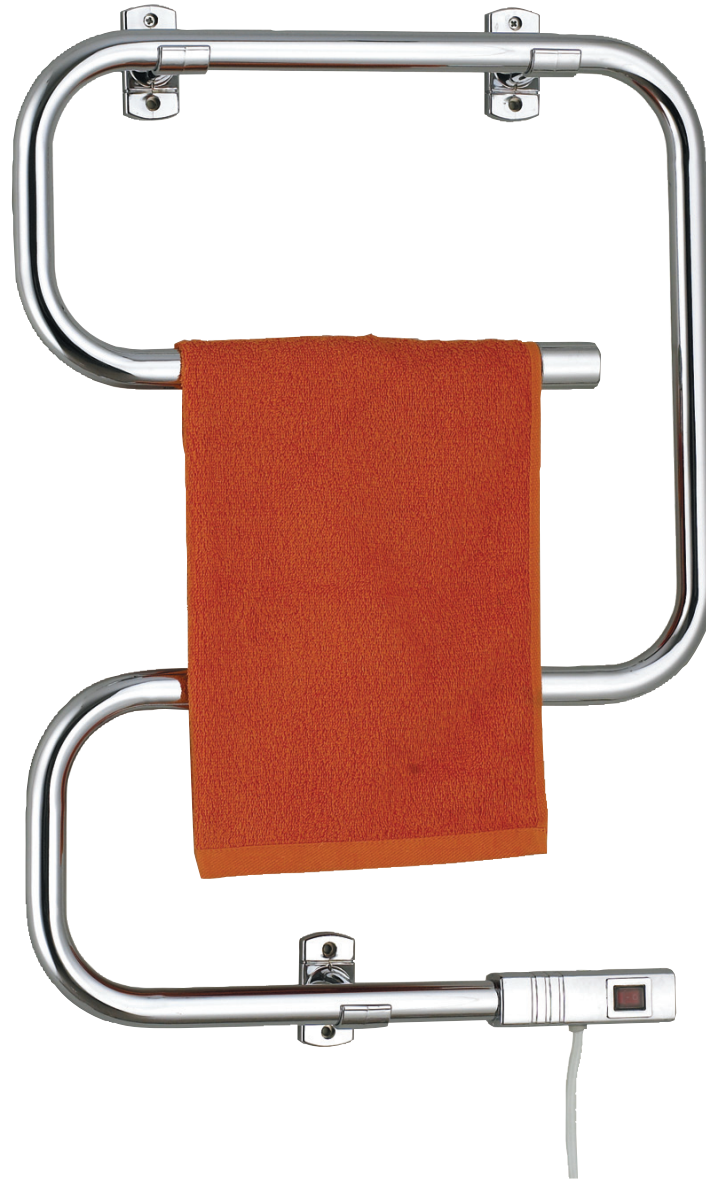

GLEN DRY ELECTRIC TOWEL RAIL

- Bright chrome low power 60W towel rail
- Ideal for small bathrooms, kitchens and utility rooms
 - Fitted with a standard UK 3 pin plug
 - 2 year manufacturer's guarantee
 - Easy to install with full instructions
- Not suitable as a primary heat source
 - 650mm high x 600mm wide